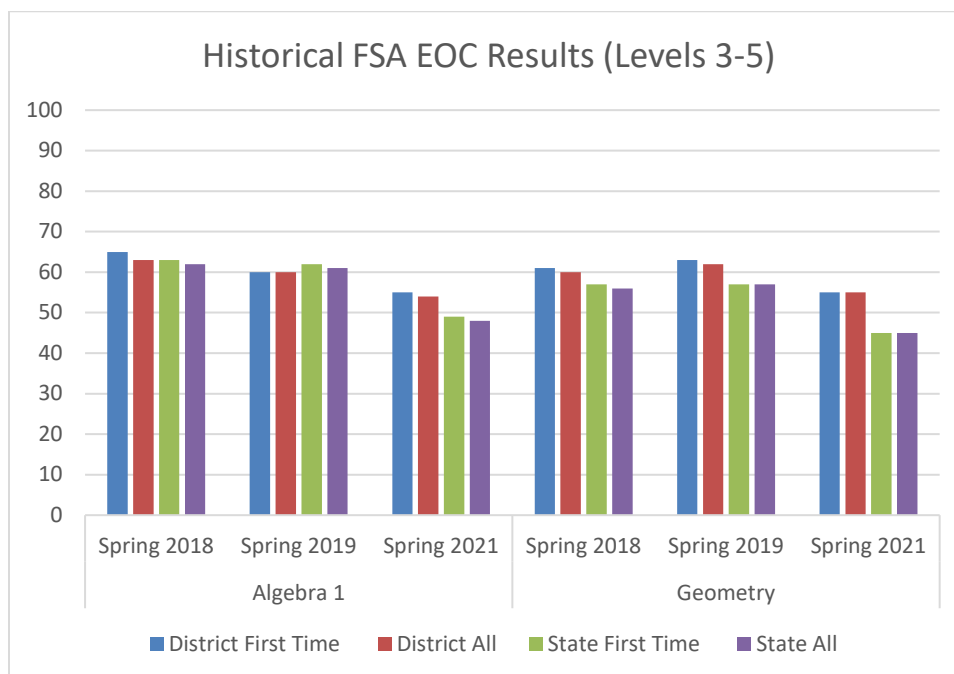

FSA End-of-Course Exams						
	Algebra 1			Geometry		
	Spring 2018	Spring 2019	Spring 2021	Spring 2018	Spring 2019	Spring 2021
District First Time	65	60	55	61	63	55
District all	63	60	54	60	62	55
State First Time	63	62	49	57	57	45
State all	62	61	48	56	57	45

Spring Assessments were not administered in 2020