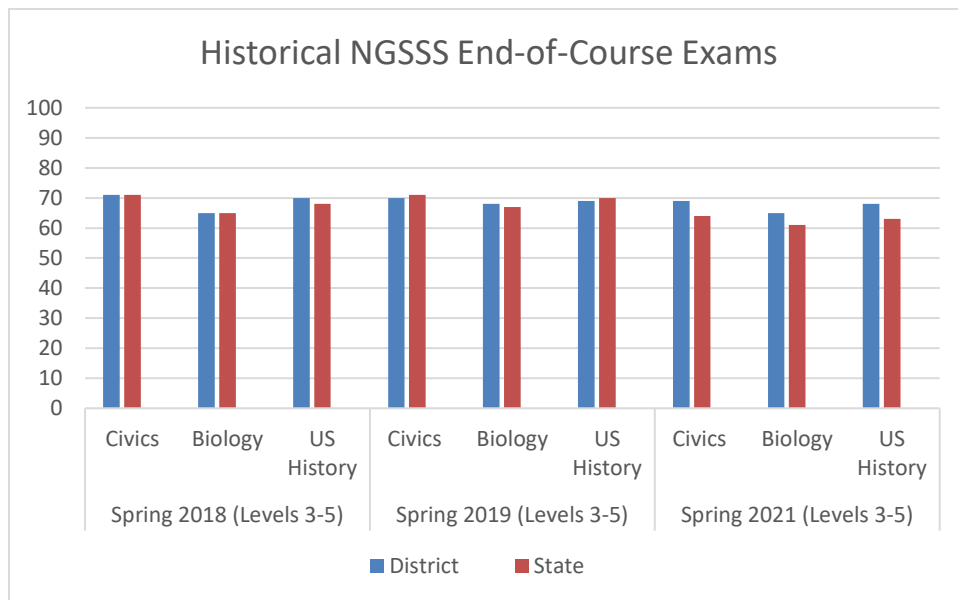

NGSSS End-of-Course Exams

The Florida NGSSS End-of-Course (EOC) Assessments are designed to measure student achievement of the *Next Generation Sunshine State Standards* for specific courses, as outlined in the course descriptions. These assessments serve the purpose of increasing student achievement and improving college and career readiness.

In Pasco, 69 percent of students scored at or above Level 3 on the Civics EOC (compared to the state level of 64%). In 2021, 65% (compared to 68% in 2019) of students scored at or above Level 3 on the Biology EOC (state average was 61%). In 2021, 68% of students scored at or above Level 3 on the US History EOC, which is a decrease from 2019 (69%).

	End-of-Course Exams								
	Spring 2018 (Levels 3-5)			Spring 2019 (Levels 3-5)			Spring 2021 (Levels 3-5)		
	Civics	Biology	US History	Civics	Biology	US History	Civics	Biology	US History
District	71	65	70	70	68	69	69	65	68
State	71	65	68	71	67	70	64	61	63

*First Time Test Takers

Spring Assessments were not administered in 2020