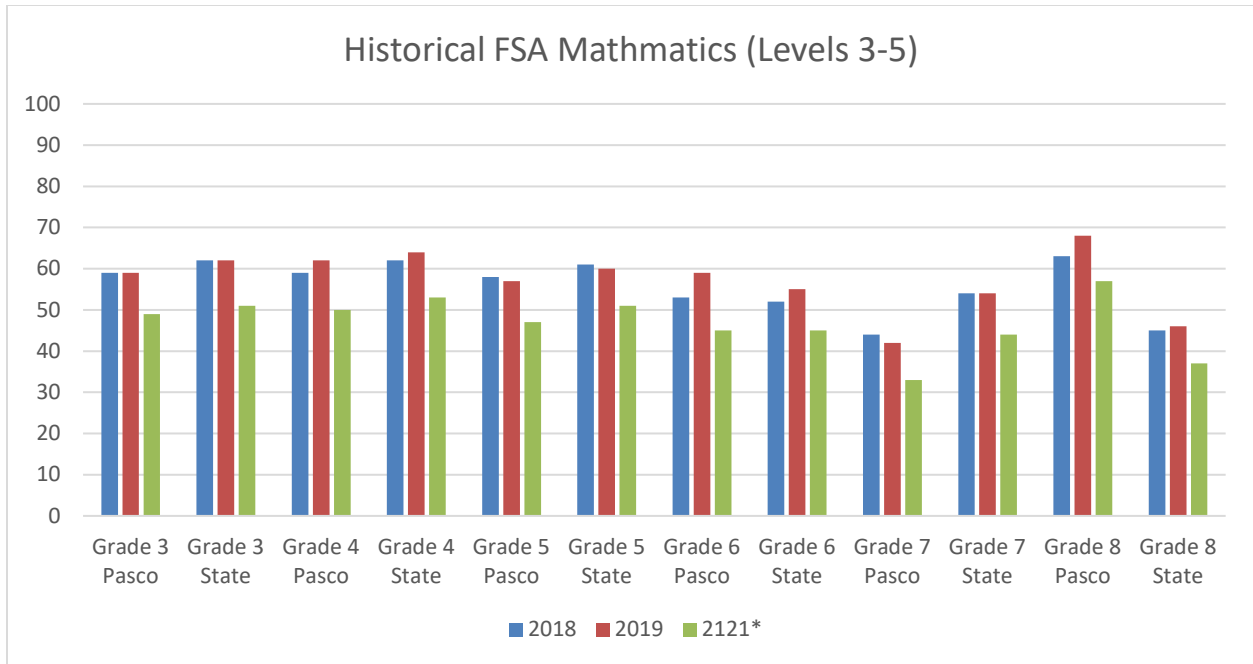

FSA End-of-Course Exams

The FSA End-of-Course (EOC) Assessments are designed to measure student achievement of the *Florida Standards* for specific courses, as outlined in the course descriptions. These assessments serve the purpose of increasing student achievement and improving college and career readiness.

The cut scores identify the Performance Level 1-5. Proficiency is defined as scoring at Levels 3, 4, or 5. Students must pass the FSA Algebra I EOC with a Performance Level 3 or higher to meet the graduation requirement. The student does have the opportunity to retake the test multiple times prior to graduation.

Pasco's percentage of first time testing students passing Algebra 1 was 55% (a decrease from 60% in 2019) compared to 54% at the state level. Pasco's percentage of students scoring at level 3-5 was 55% (a decrease from 63% in 2019) for Geometry which is the same as the state level for first time testing students.