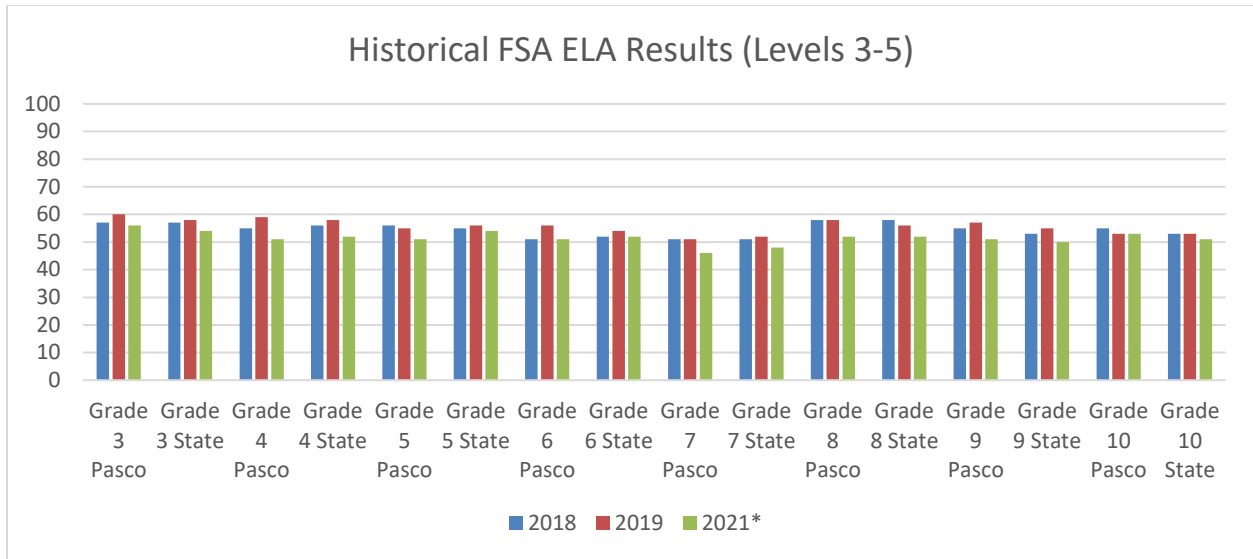

Mathematics

Pasco's percentage of students scoring at levels 3-5 was the same or higher than the state in grades 6 and 8.

		FSA Mathematics Proficiency		
		2018	2019	2121*
Grade 3	Pasco	59	59	49
	State	62	62	51
Grade 4	Pasco	59	62	50
	State	62	64	53
Grade 5	Pasco	58	57	47
	State	61	60	51
Grade 6	Pasco	53	59	45
	State	52	55	45
Grade 7	Pasco	44	42	33
	State	54	54	44
Grade 8	Pasco	63	68	57
	State	45	46	37

*Spring Assessments were not administered in 2020